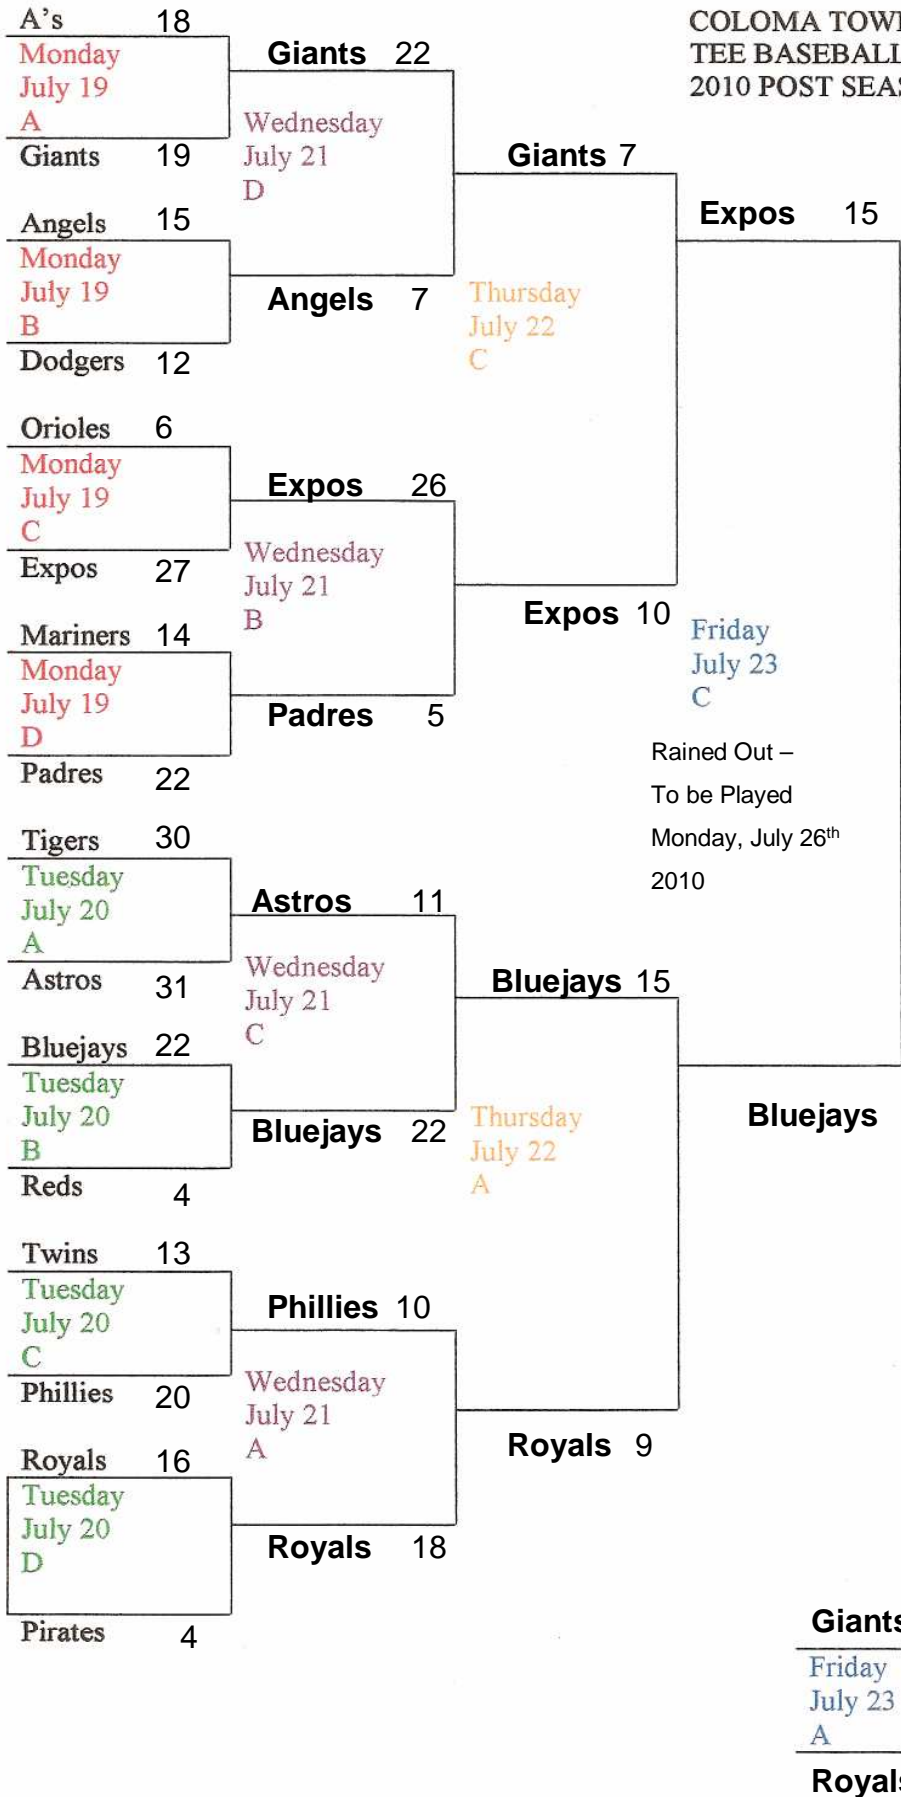

COLOMA TOWNSHIP PARK DISTRICT  
 TEE BASEBALL LEAGUE  
 2010 POST SEASON TOURNAMENT

Starting time for all games is 6:30 PM  
 Home Team is determined by flip of coin at game time.

RAIN OUTS – Any night rained out, teams will automatically play the next night and the tournament schedule will move back a night and so on.

**EXPOS**

Rained Out –  
 To be Played  
 Monday, July 26<sup>th</sup>  
 2010

**GIANTS**  
 Third Place